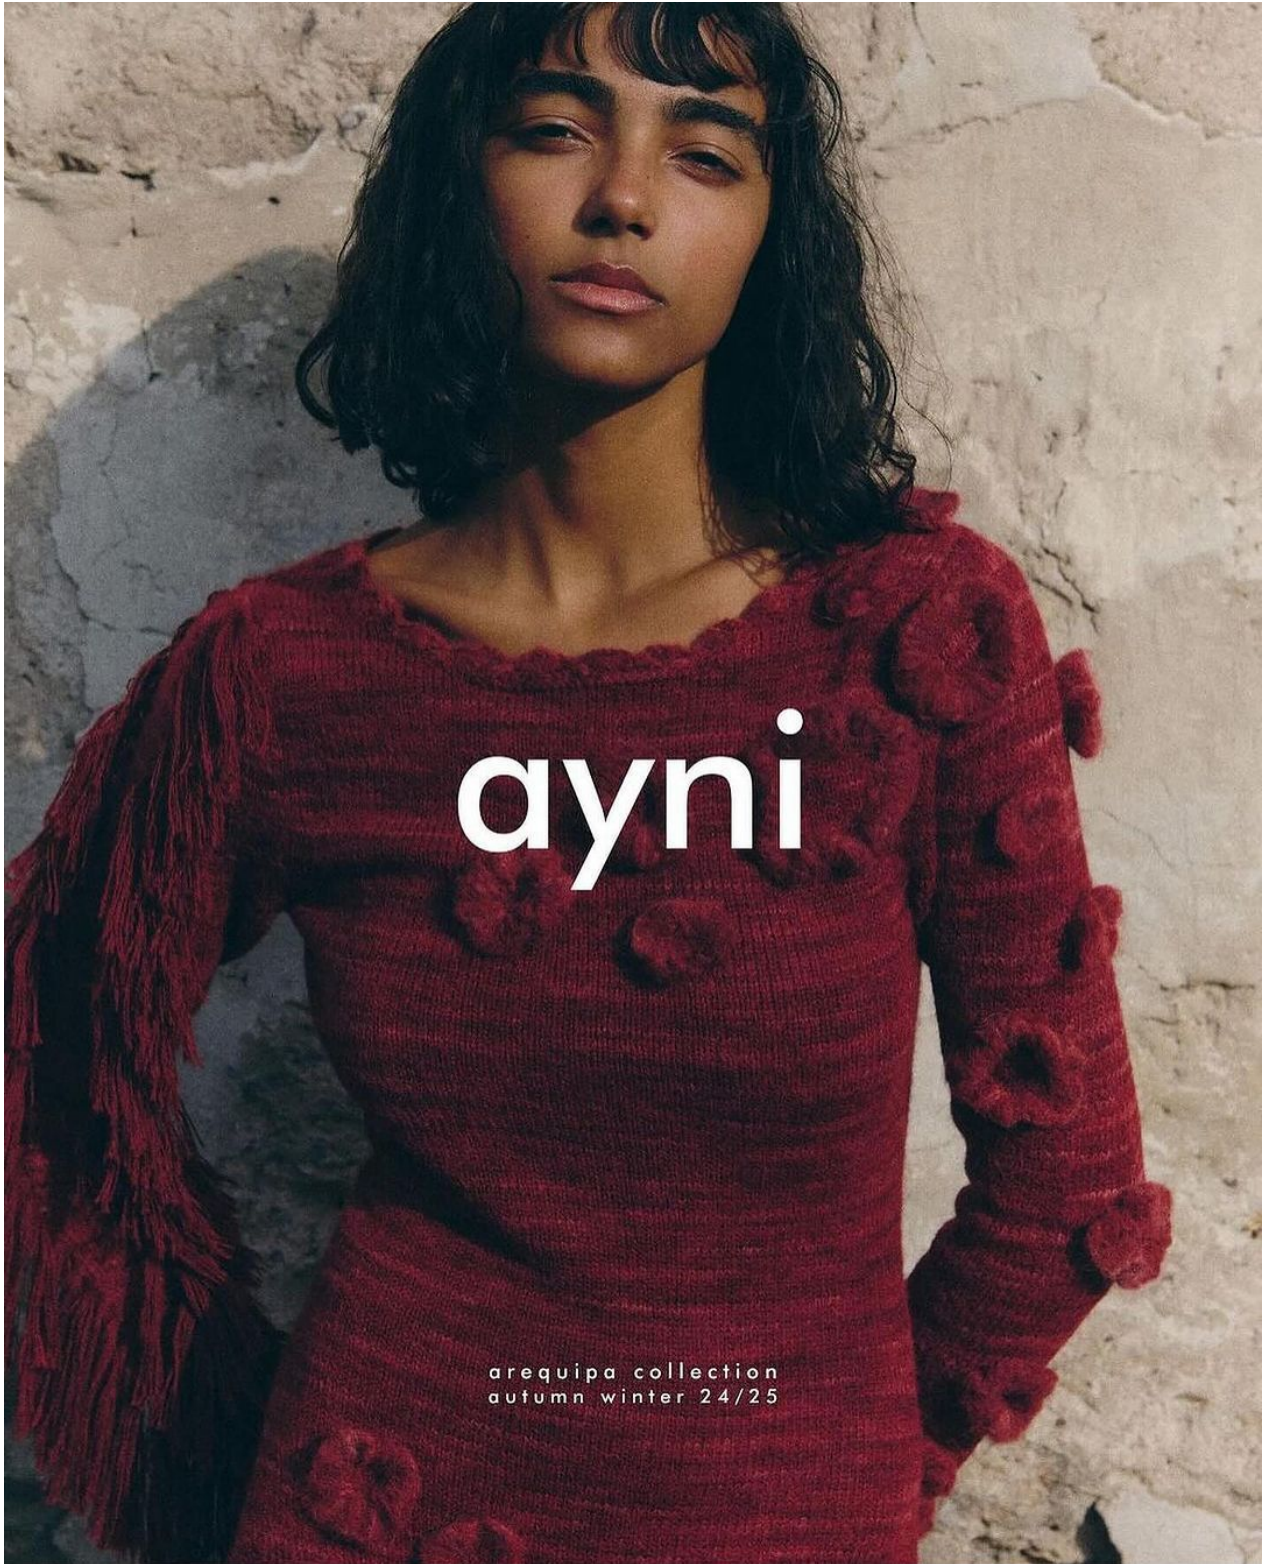

arequipa collection
autumn winter 24/25

EWELLYM

height 5'9" · bust 31.5" · waist 23.5" · hips 34.5" · dress 34-36 EU/4-6 US/6-8 UK
shoes size 40 EU/9 US/6.5 UK · hair dark brown · eyes brown

MORA SWEATER, SARAY SKIRT